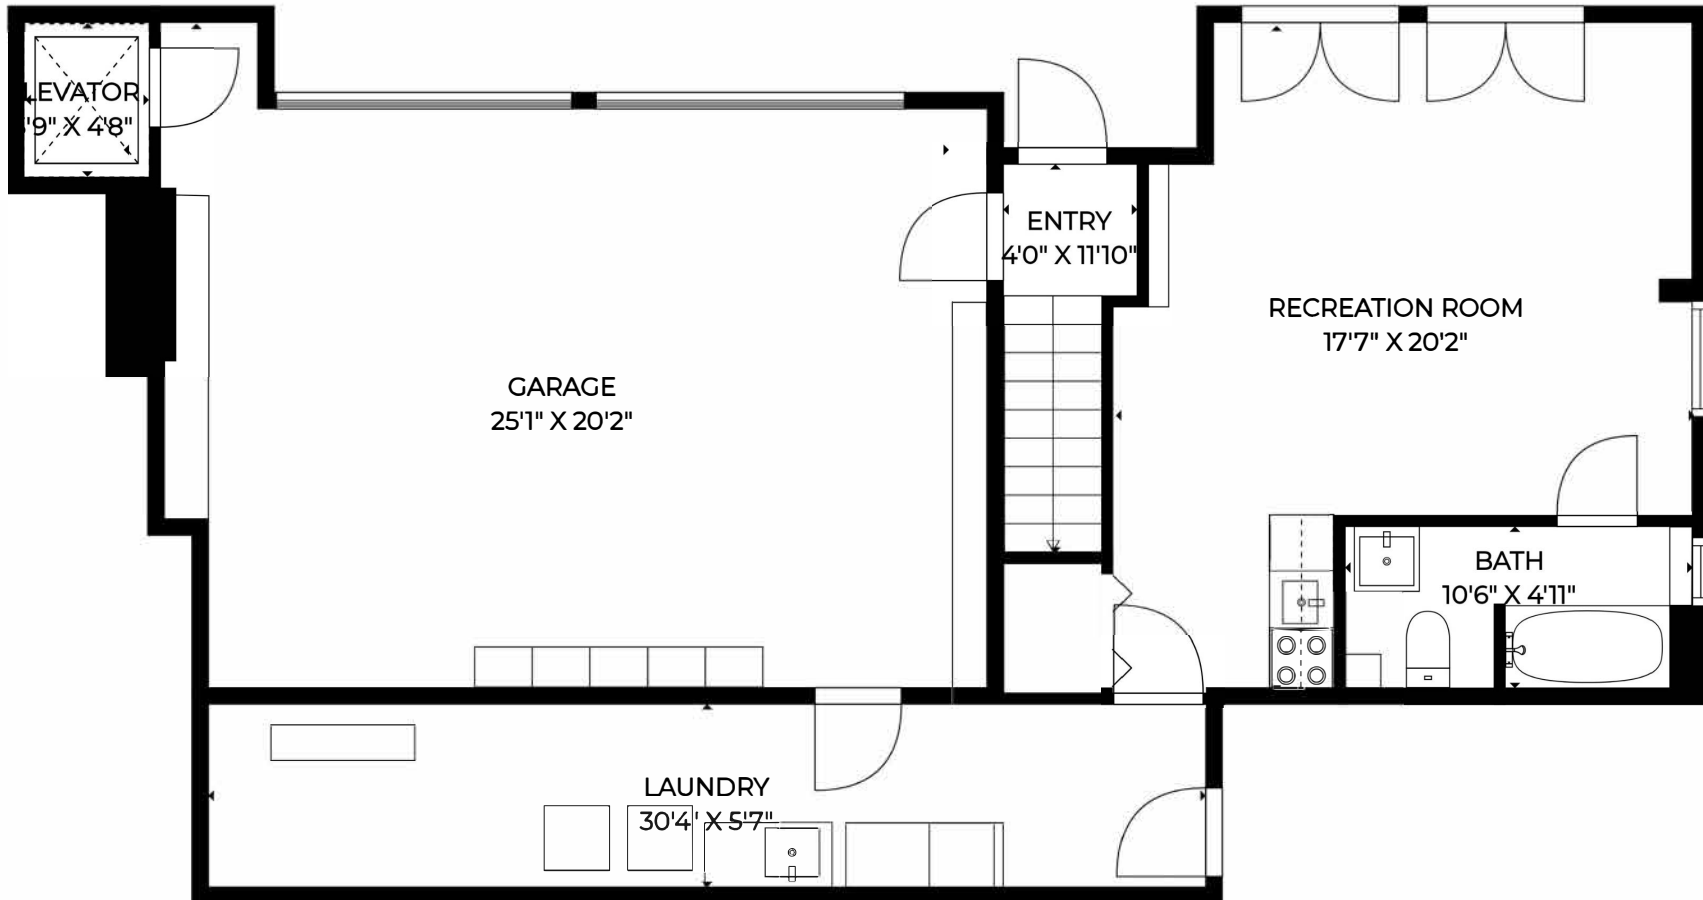

1710 MIRA VISTA AVENUE
SANTA BARBARA, CA 93103

4 BED | 4 BATH

TOTAL RESIDENCE SF +/- 2,439

MEASUREMENTS ARE DEEMED HIGHLY ACCURATE BUT NOT GUARANTEED. PLEASE VERIFY WITH INDEPENDENT SOURCE.

4-0

1710 MIRA VISTA AVENUE

SANTA BARBARA, CA 93103

4 BED | 4 BATH

TOTAL RESIDENCE SF +/- 2,439

MEASUREMENTS ARE DEEMED HIGHLY ACCURATE BUT NOT GUARANTEED. PLEASE VERIFY WITH INDEPENDENT SOURCE.

1710 MIRA VISTA AVENUE
SANTA BARBARA, CA 93103