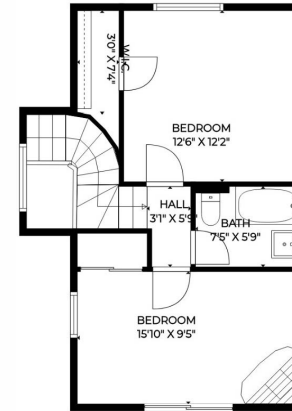

1710 MIRA VISTA AVENUE
SANTA BARBARA, CA 93103

4 BED | 4 BATH

TOTAL RESIDENCE SF +/- 2,439

MEASUREMENTS ARE DEEMED HIGHLY ACCURATE BUT NOT GUARANTEED. PLEASE VERIFY WITH INDEPENDENT SOURCE.

4-0

1710 MIRA VISTA AVENUE

SANTA BARBARA, CA 93103

4 BED | 4 BATH

TOTAL RESIDENCE SF +/- 2,439

MEASUREMENTS ARE DEEMED HIGHLY ACCURATE BUT NOT GUARANTEED. PLEASE VERIFY WITH INDEPENDENT SOURCE.

1710 MIRA VISTA AVENUE
SANTA BARBARA, CA 93103

4 BED | 4 BATH

TOTAL RESIDENCE SF +/- 2,439

MEASUREMENTS ARE DEEMED HIGHLY ACCURATE BUT NOT GUARANTEED. PLEASE VERIFY WITH INDEPENDENT SOURCE.

1710 MIRA VISTA AVENUE

SANTA BARBARA, CA 93103

4 BED | 4 BATH

TOTAL RESIDENCE SF +/- 2,439