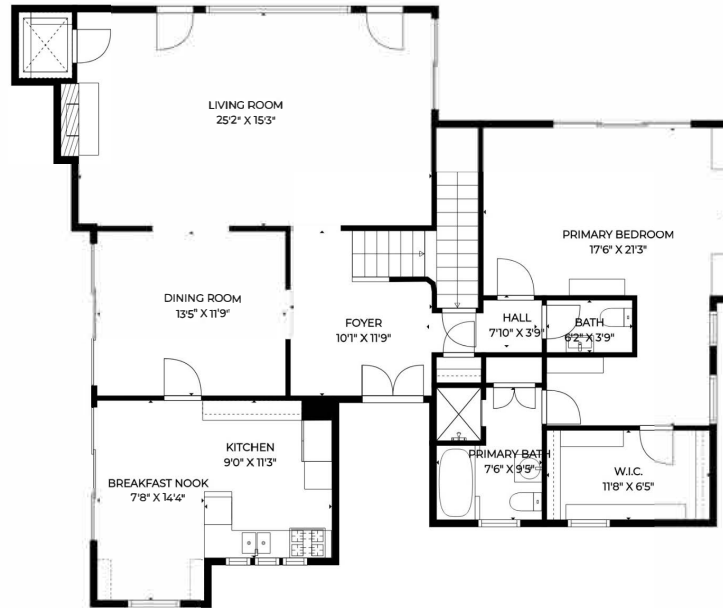

1710 MIRA VISTA AVENUE
SANTA BARBARA, CA 93103

4 BED | 4 BATH

TOTAL RESIDENCE SF +/- 2,439

MEASUREMENTS ARE DEEMED HIGHLY ACCURATE BUT NOT GUARANTEED. PLEASE VERIFY WITH INDEPENDENT SOURCE.

4-0

1710 MIRA VISTA AVENUE

SANTA BARBARA, CA 93103

4 BED | 4 BATH

TOTAL RESIDENCE SF +/- 2,439

MEASUREMENTS ARE DEEMED HIGHLY ACCURATE BUT NOT GUARANTEED. PLEASE VERIFY WITH INDEPENDENT SOURCE.

1710 MIRA VISTA AVENUE
SANTA BARBARA, CA 93103