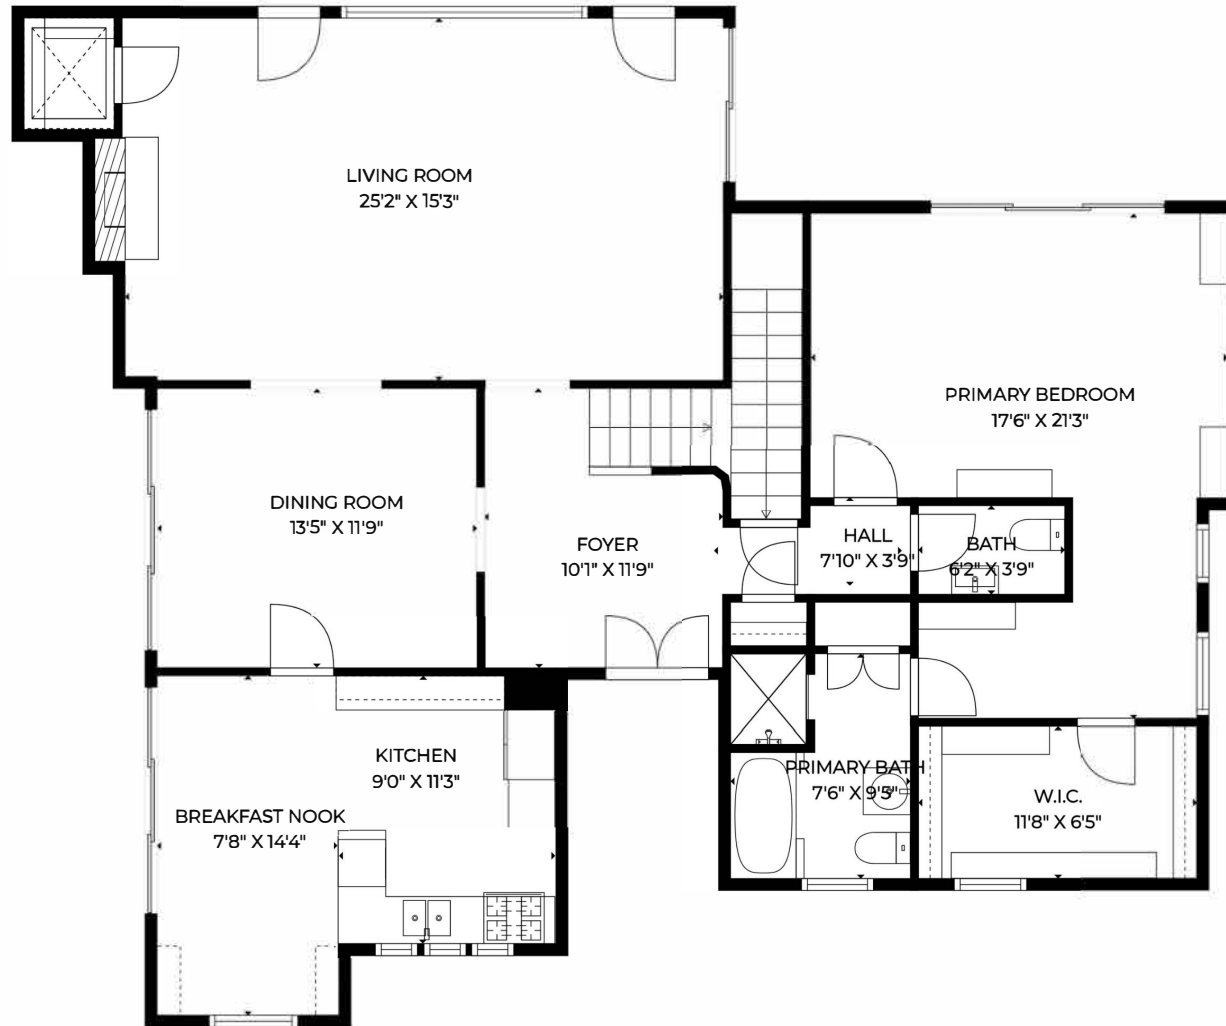

1710 MIRA VISTA AVENUE
SANTA BARBARA, CA 93103

4 BED | 4 BATH

TOTAL RESIDENCE SF +/- 2,439

MEASUREMENTS ARE DEEMED HIGHLY ACCURATE BUT NOT GUARANTEED. PLEASE VERIFY WITH INDEPENDENT SOURCE.

4-0

1710 MIRA VISTA AVENUE

SANTA BARBARA, CA 93103

4 BED | 4 BATH

TOTAL RESIDENCE SF +/- 2,439

MEASUREMENTS ARE DEEMED HIGHLY ACCURATE BUT NOT GUARANTEED. PLEASE VERIFY WITH INDEPENDENT SOURCE.

1710 MIRA VISTA AVENUE
SANTA BARBARA, CA 93103

4 BED | 4 BATH

TOTAL RESIDENCE SF +/- 2,439

MEASUREMENTS ARE DEEMED HIGHLY ACCURATE BUT NOT GUARANTEED. PLEASE VERIFY WITH INDEPENDENT SOURCE.

1710 MIRA VISTA AVENUE

SANTA BARBARA, CA 93103

4 BED | 4 BATH

TOTAL RESIDENCE SF +/- 2,439