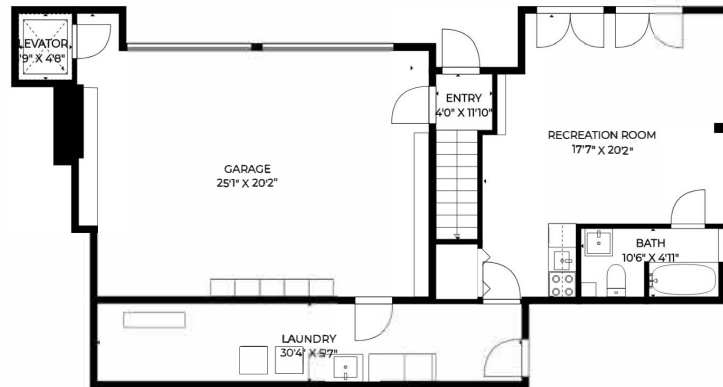

1710 MIRA VISTA AVENUE
SANTA BARBARA, CA 93103

4 BED | 4 BATH

TOTAL RESIDENCE SF +/- 2,439

MEASUREMENTS ARE DEEMED HIGHLY ACCURATE BUT NOT GUARANTEED. PLEASE VERIFY WITH INDEPENDENT SOURCE.

4-0

1710 MIRA VISTA AVENUE

SANTA BARBARA, CA 93103

4 BED | 4 BATH

TOTAL RESIDENCE SF +/- 2,439

MEASUREMENTS ARE DEEMED HIGHLY ACCURATE BUT NOT GUARANTEED. PLEASE VERIFY WITH INDEPENDENT SOURCE.

1710 MIRA VISTA AVENUE
SANTA BARBARA, CA 93103