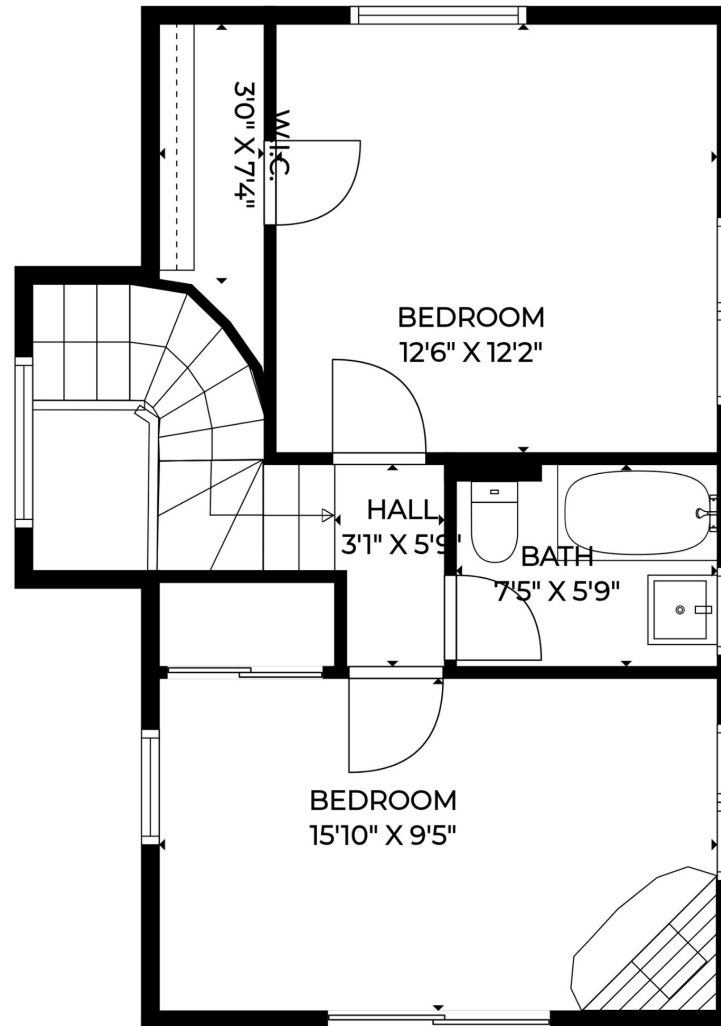

1710 MIRA VISTA AVENUE
SANTA BARBARA, CA 93103

4 BED | 4 BATH

TOTAL RESIDENCE SF +/- 2,439

MEASUREMENTS ARE DEEMED HIGHLY ACCURATE BUT NOT GUARANTEED. PLEASE VERIFY WITH INDEPENDENT SOURCE.

4-0

1710 MIRA VISTA AVENUE

SANTA BARBARA, CA 93103

4 BED | 4 BATH

TOTAL RESIDENCE SF +/- 2,439

MEASUREMENTS ARE DEEMED HIGHLY ACCURATE BUT NOT GUARANTEED. PLEASE VERIFY WITH INDEPENDENT SOURCE.

1710 MIRA VISTA AVENUE
SANTA BARBARA, CA 93103

4 BED | 4 BATH

TOTAL RESIDENCE SF +/- 2,439

MEASUREMENTS ARE DEEMED HIGHLY ACCURATE BUT NOT GUARANTEED. PLEASE VERIFY WITH INDEPENDENT SOURCE.

1710 MIRA VISTA AVENUE

SANTA BARBARA, CA 93103

4 BED | 4 BATH

TOTAL RESIDENCE SF +/- 2,439